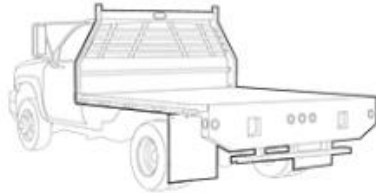

Flatbed Truck